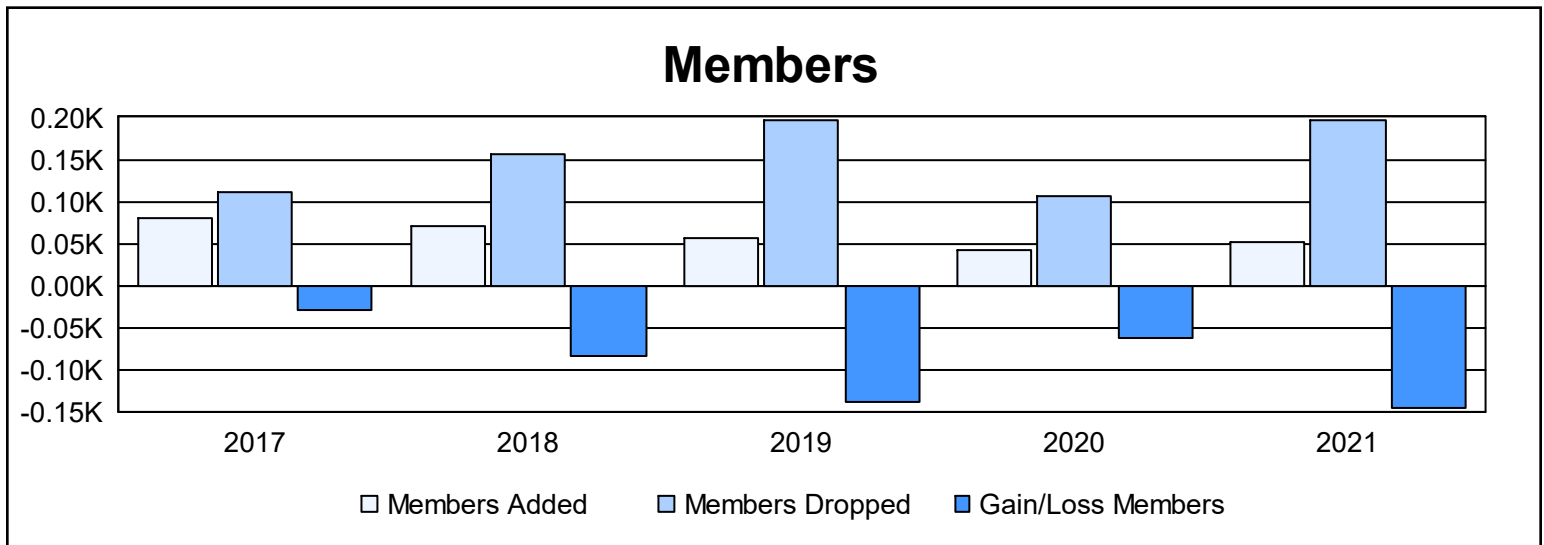

Year	New Clubs	Dropped Clubs	Gain/ Loss Clubs	New Members	Charter Members	Reinstate Members	Transfer Members	Total Member Added	Total Members Dropped	Gain/ Loss Members
2016-2017	0	0	0	77	0	1	3	81	111	-30
2017-2018	0	4	-4	62	0	0	9	71	155	-84
2018-2019	0	3	-3	43	0	3	11	57	196	-139
2019-2020	0	1	-1	43	0	0	0	43	106	-63
2020-2021	0	5	-5	27	1	1	22	51	197	-146
<b>Average</b>	<b>0</b>	<b>3</b>	<b>-3</b>	<b>50</b>	<b>0</b>	<b>1</b>	<b>9</b>	<b>61</b>	<b>153</b>	<b>-92</b>

### Membership Composition June 2021 Cumulative