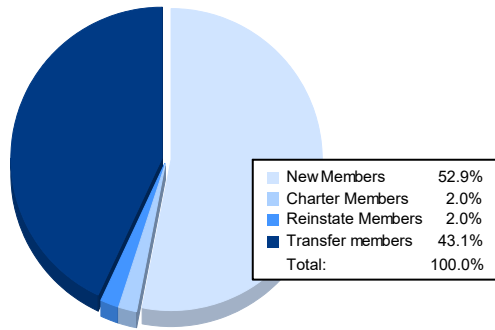

Year	New Clubs	Dropped Clubs	Gain/ Loss Clubs	New Members	Charter Members	Reinstate Members	Transfer Members	Total Member Added	Total Members Dropped	Gain/ Loss Members
2016-2017	0	0	0	77	0	1	3	81	111	-30
2017-2018	0	4	-4	62	0	0	9	71	155	-84
2018-2019	0	3	-3	43	0	3	11	57	196	-139
2019-2020	0	1	-1	43	0	0	0	43	106	-63
2020-2021	0	5	-5	27	1	1	22	51	197	-146
<b>Average</b>	<b>0</b>	<b>3</b>	<b>-3</b>	<b>50</b>	<b>0</b>	<b>1</b>	<b>9</b>	<b>61</b>	<b>153</b>	<b>-92</b>

### Membership Composition June 2021 Cumulative