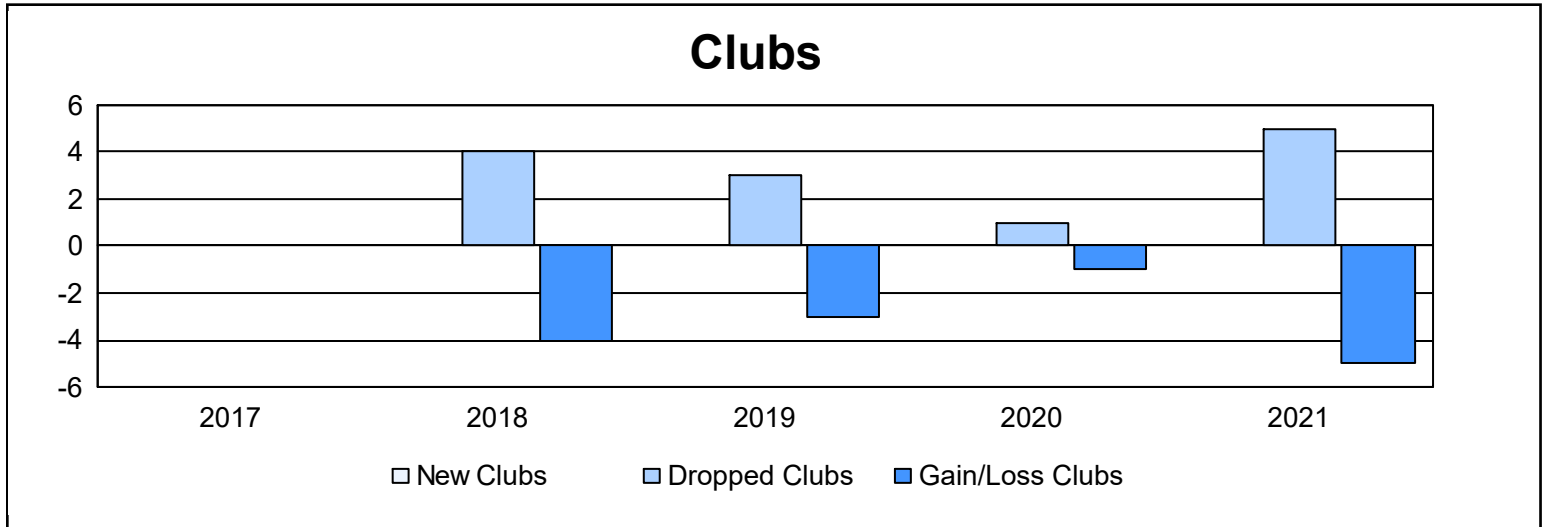

Year	New Clubs	Dropped Clubs	Gain/ Loss Clubs	New Members	Charter Members	Reinstate Members	Transfer Members	Total Member Added	Total Members Dropped	Gain/ Loss Members
2016-2017	0	0	0	77	0	1	3	81	111	-30
2017-2018	0	4	-4	62	0	0	9	71	155	-84
2018-2019	0	3	-3	43	0	3	11	57	196	-139
2019-2020	0	1	-1	43	0	0	0	43	106	-63
2020-2021	0	5	-5	27	1	1	22	51	197	-146
<b>Average</b>	<b>0</b>	<b>3</b>	<b>-3</b>	<b>50</b>	<b>0</b>	<b>1</b>	<b>9</b>	<b>61</b>	<b>153</b>	<b>-92</b>

### Membership Composition June 2021 Cumulative